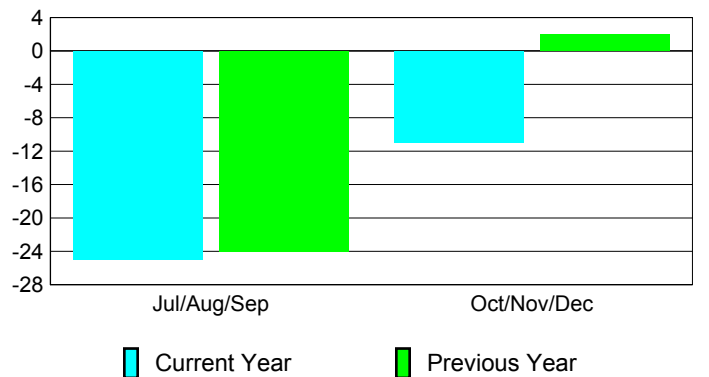

Comparison of Membership Gain/Loss

Current Year Compared to the Previous Year